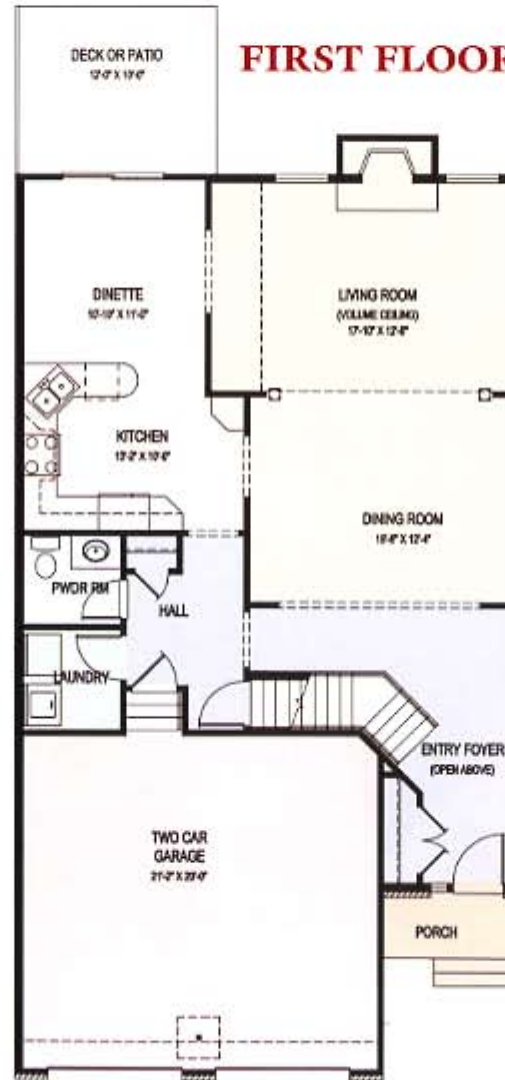

# The Aristocrat

2,173 sq. Ft.

End Unit W/Library 2,291 sq. Ft.

## SECOND FLOOR

## FIRST FLOOR

## FIRST FLOOR END W/ LIBRARY

The floor plans and elevations are for marketing purposes only. Elevation details and room dimensions are approximate and subject to change without notice or obligation.