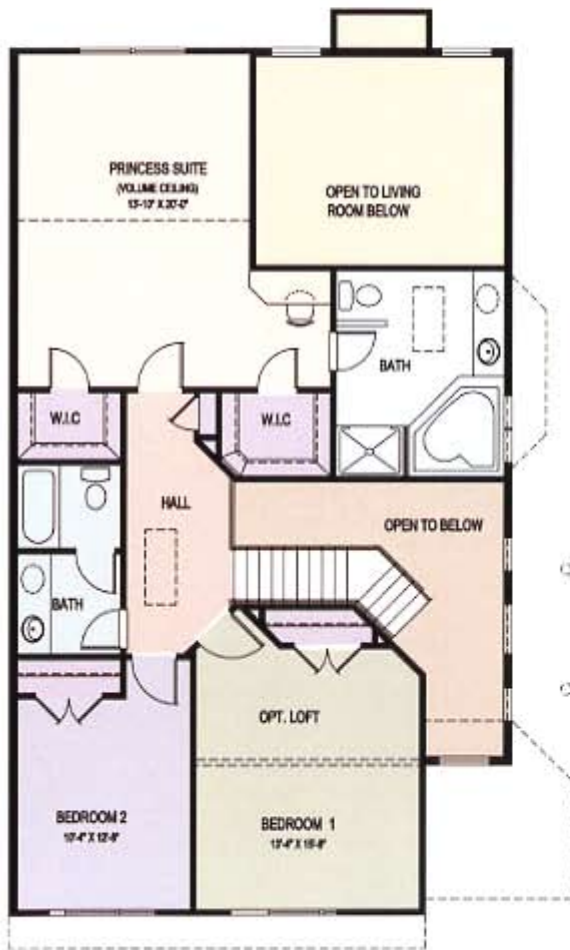

# The Aristocrat

2,173 sq. Ft.

End Unit W/Library 2,291 sq. Ft.

## SECOND FLOOR

## FIRST FLOOR

## FIRST FLOOR END W/ LIBRARY

The floor plans and elevations are for marketing purposes only. Elevation details and room dimensions are approximate and subject to change without notice or obligation.