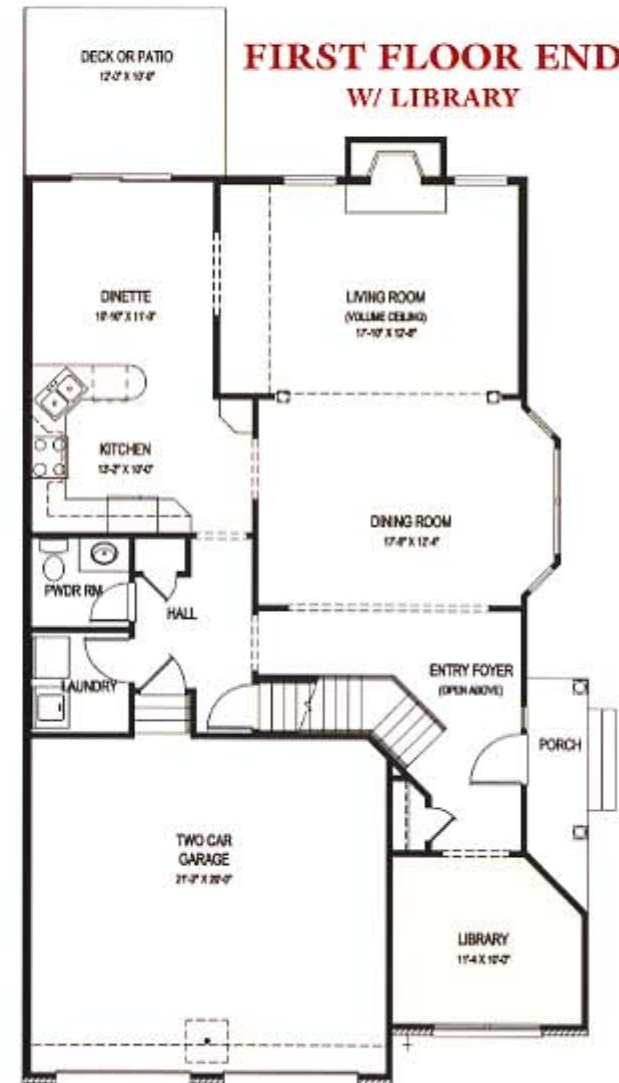

# The Aristocrat

2,173 sq. Ft.

End Unit W/Library 2,291 sq. Ft.

## SECOND FLOOR

## FIRST FLOOR

## FIRST FLOOR END W/ LIBRARY

The floor plans and elevations are for marketing purposes only. Elevation details and room dimensions are approximate and subject to change without notice or obligation.